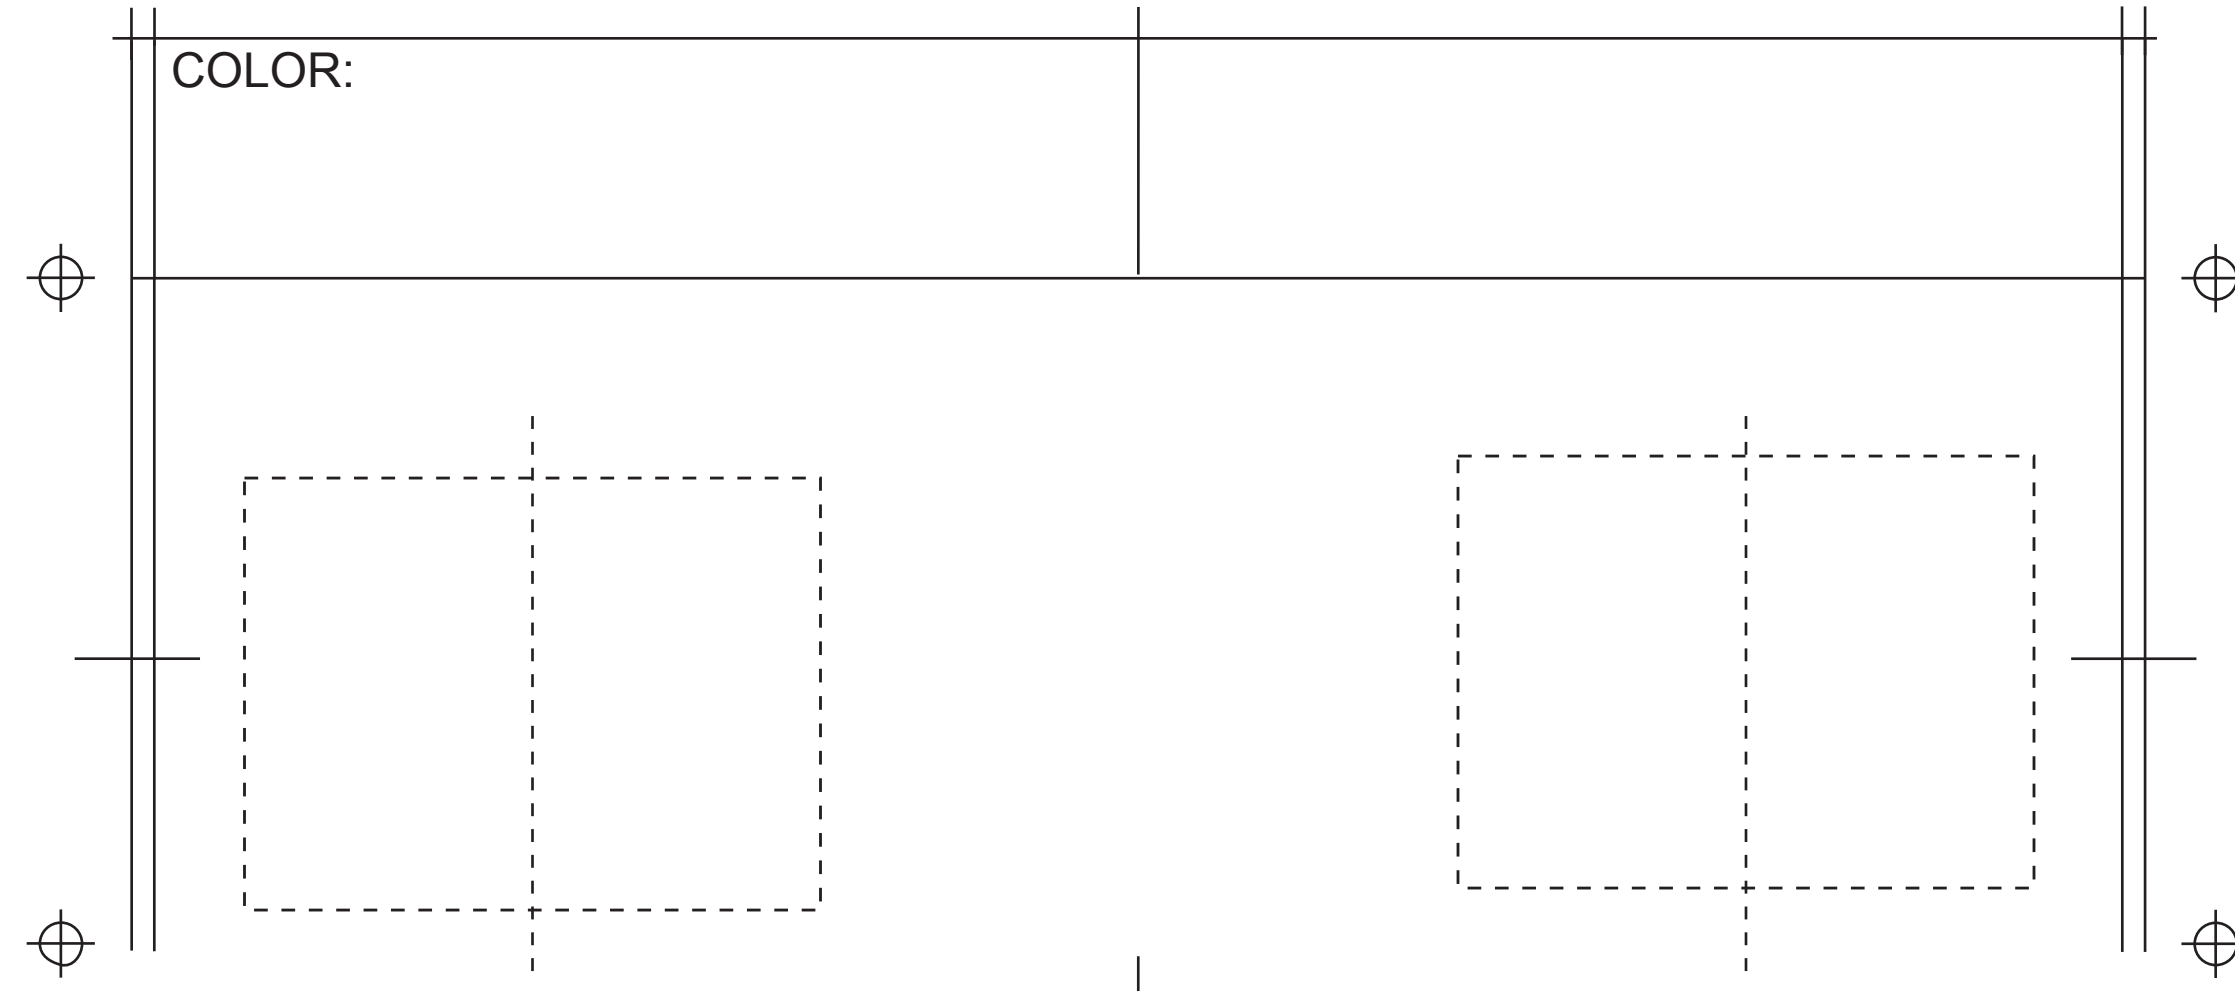

Dashed Line For Imprint Area Only, Will Not Print.

1"	Artist/Date:	Item #: 5864	Proofing:
0.5"	Order #:	Imprint Size : 3" W x 2 1/4" H	
	Ship Date:	:Wraparound: 6" W x 2 1/4"	
	Imprint Color:	Imprint Type :SILK-SCREEN	
	Item Color:		

FPO

WRAPAROUND

PMS MATCHES CAN'T BE GUARANTEED ON CERAMICS

FPO