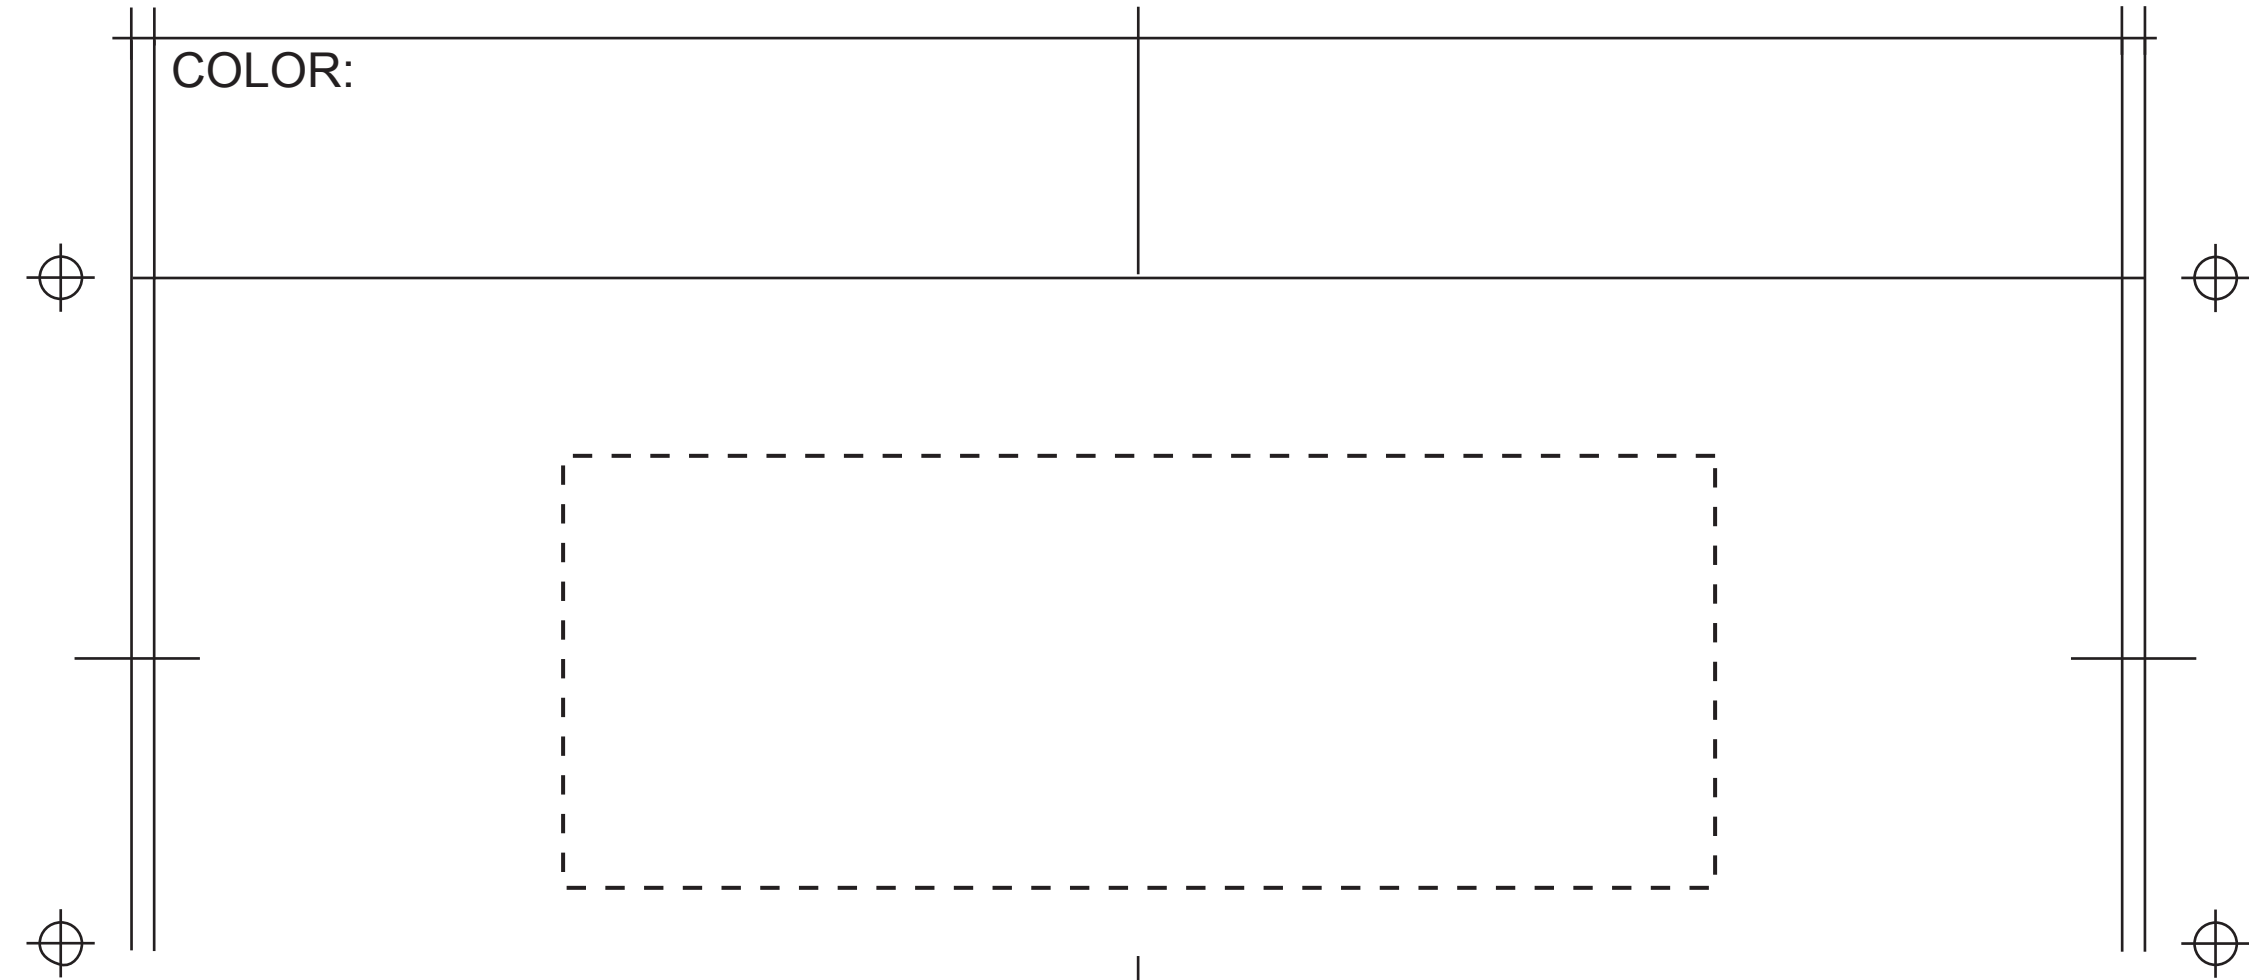

WRAPAROUND